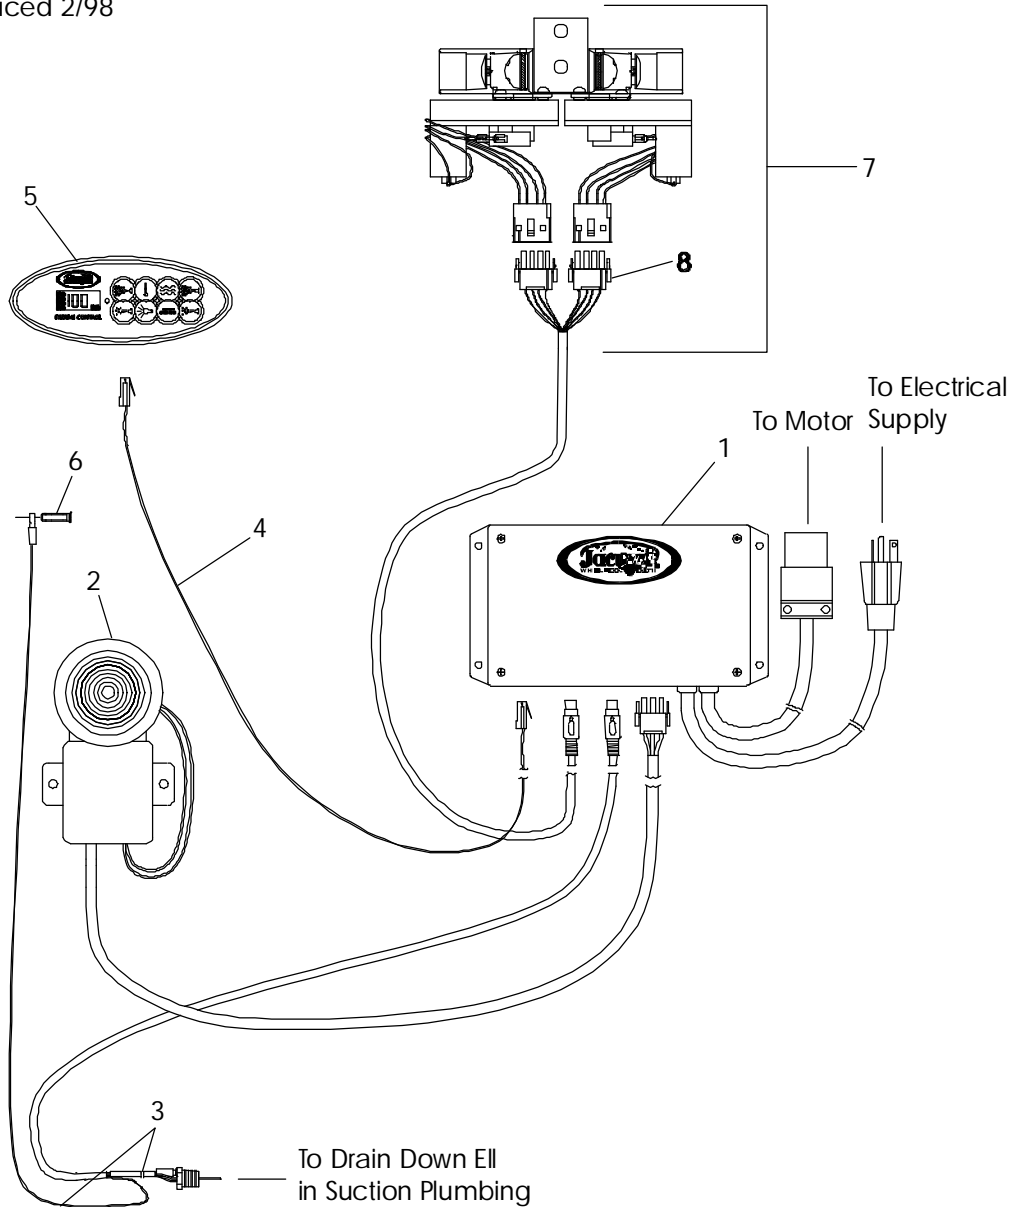

* Not available as single parts

BATHS

MAGIC TOUCH® CONVERSION/REPAIR KIT ASSEMBLIES

A334000 ELECTRONIC REPAIR SWITCH KIT (ORDER BY ASSEMBLY NUMBER)

9210000 MAGIC TOUCH/AIR SWITCH CONVERSION KIT (ORDER BY ASSEMBLY NUMBER)

BATHS

ELECTRONIC MAGIC TOUCH[®] ON/OFF SWITCH

NOTE: No longer used-discontinued 7/86.

ITEM	P/N	DESCRIPTION	QTY
1	5865827	Magic Touch Trim Assembly, Chrome	1
1	5865828	Magic Touch Trim Assembly, Gold	1
1	5865829	Magic Touch Trim Assembly, Bright Brass	1
2	5421000	Spring, Compression	1
3	5409000	Adhesive, Switch Pad	1
4	5418000	Screw, Mach., PHP, #8-32 x 1.00"L.	1
5	5408000	Bracket, ON/OFF Switch	1
6	2202000	Washer, Conical Sealing	1
7	5414000	Terminal, Male Tab	1
8	5269832	Nut, Locking Hd Kep Type #8-32	1

When Item 1 is ordered, Items 2 and 3 are included.

BATHS

ELECTRONIC CONTROL SYSTEM

NOTE: Introduced 2/98

ITEM	P/N	DESCRIPTION	QTY
1	M464000	Control Box, Bath	1
2	M908000	Light Assy, Bath	1
3	M463000	Sensor/Harness, Temp/Water Level	1
4	M825000	Cord, Bath Control Panel	1
5	M465829	Control Panel, Bath	1
6	M466000	Sensor Fitting, Water Level	1
7	M474000	Valve/Bracket Assembly, Air	1
8	N917000	Wire Harness, Air Valve Motor	1
N.S.	6611000	Lamp, 12V Spa Light	1
N.S.	6567000	Filters, Light	1