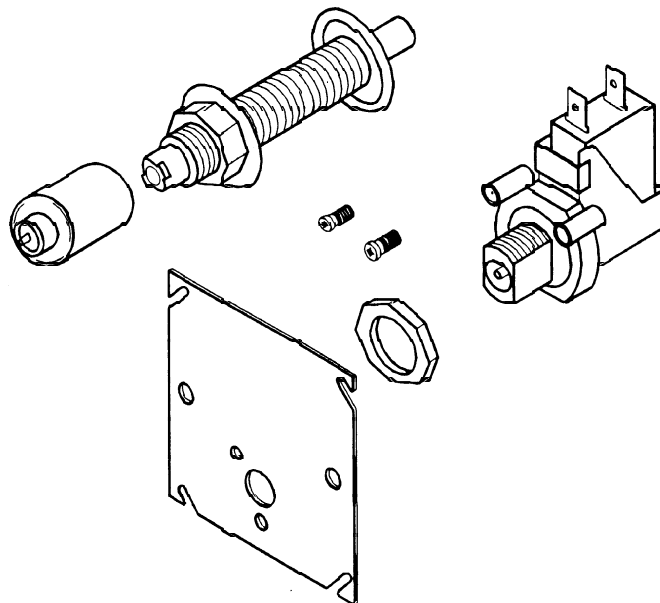

BATHS

TIMER ASSEMBLY

ITEM	P/N	DESCRIPTION	QTY
1	2514000	Timer, 30 Minute	1
1	9775000	Timer, 30 Minute, Asteria	1
* 2	5130000	Screw, Thread Cutting, #6-32 x 1.00"L.	2
3	4008832	Washer, 3/8" Flat Type B	1
* 4	5131000	Nut, Stamped, 3/8"-24	1
5	4211000	Faceplate, Timer, Chrome	1
5	4212000	Faceplate, Timer, Gold	1
6	2515000	Knob, Timer	1

* Not available as single parts

BATHS

MAGIC TOUCH® CONVERSION/REPAIR KIT ASSEMBLIES

A334000 ELECTRONIC REPAIR SWITCH KIT (ORDER BY ASSEMBLY NUMBER)

9210000 MAGIC TOUCH/AIR SWITCH CONVERSION KIT (ORDER BY ASSEMBLY NUMBER)

BATHS

ELECTRONIC MAGIC TOUCH[®] ON/OFF SWITCH

NOTE: No longer used-discontinued 7/86.

ITEM	P/N	DESCRIPTION	QTY
1	5865827	Magic Touch Trim Assembly, Chrome	1
1	5865828	Magic Touch Trim Assembly, Gold	1
1	5865829	Magic Touch Trim Assembly, Bright Brass	1
2	5421000	Spring, Compression	1
3	5409000	Adhesive, Switch Pad	1
4	5418000	Screw, Mach., PHP, #8-32 x 1.00"L.	1
5	5408000	Bracket, ON/OFF Switch	1
6	2202000	Washer, Conical Sealing	1
7	5414000	Terminal, Male Tab	1
8	5269832	Nut, Locking Hd Kep Type #8-32	1

When Item 1 is ordered, Items 2 and 3 are included.

BATHS

ELECTRONIC CONTROL SYSTEM

NOTE: Introduced 2/98

ITEM	P/N	DESCRIPTION	QTY
1	M464000	Control Box, Bath	1
2	M908000	Light Assy, Bath	1
3	M463000	Sensor/Harness, Temp/Water Level	1
4	M825000	Cord, Bath Control Panel	1
5	M465829	Control Panel, Bath	1
6	M466000	Sensor Fitting, Water Level	1
7	M474000	Valve/Bracket Assembly, Air	1
8	N917000	Wire Harness, Air Valve Motor	1
N.S.	6611000	Lamp, 12V Spa Light	1
N.S.	6567000	Filters, Light	1