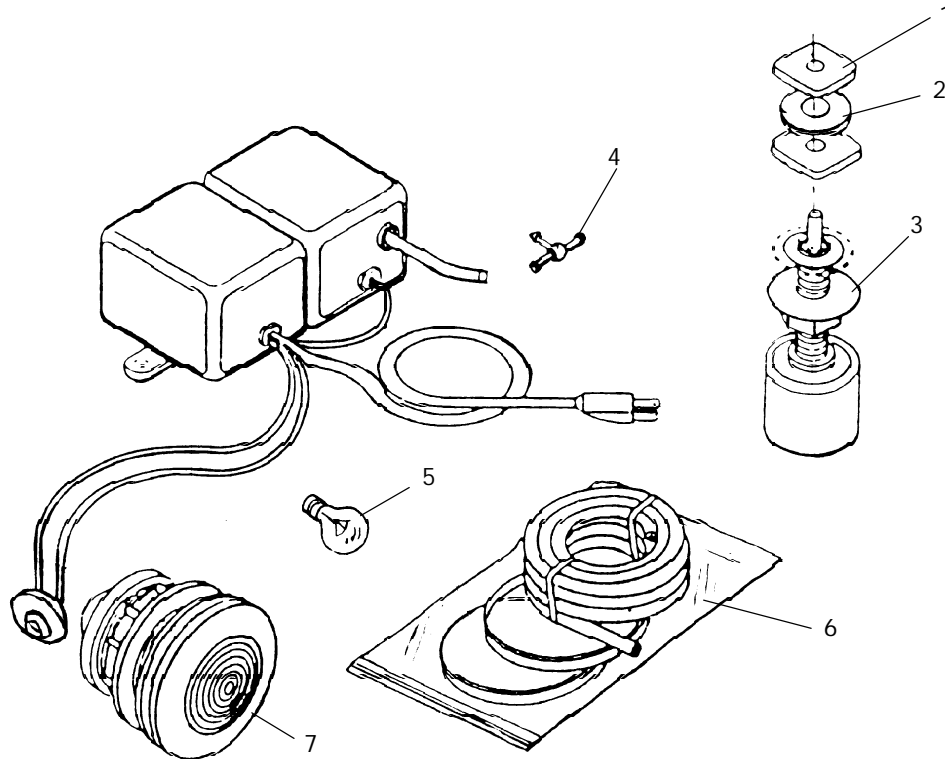

BATHS

AIR SWITCH/ACTUATOR/AIR SWITCH BUTTON PLUG

ITEM	P/N	DESCRIPTION	QTY
1	7202827	Trim Assembly, ON/OFF, Chrome	1
1	7202828	Trim Assembly, ON/OFF, Gold	1
1	7202829	Trim Assembly, ON/OFF, Bright Brass	1
2	8140904	Packet, Bezel and Stem, Tan	1
2	8140914	Packet, Bezel and Stem, Almond	1
2	8140917	Packet, Bezel and Stem, Black	1
2	8140922	Packet, Bezel and Stem, Cinnabar	1
2	8140924	Packet, Bezel and Stem, Blue	1
2	8140940	Packet, Bezel and Stem, White	1
2	8140945	Packet, Bezel and Stem, Silver	1
2	8140949	Packet, Bezel and Stem, Rose	1
2	8140951	Packet, Bezel and Stem, Shell	1
2	8140952	Packet, Bezel and Stem, Raspberry	1
2	8140962	Packet, Bezel and Stem, Dusty Orchid	1
3	6828000	Actuator, Switch Assembly	1
4	6627000	Tubing, .19 O.D. x .093 I.D. x 96.00"L.	1
5	7031000	Tee, Bleeder	1
6	7396000	Switch, SPDT 21 Amp	1
7	8517914	Plug, Almond	1
7	8517917	Plug, Black	1
7	8517940	Plug, White	1
7	8517945	Plug, Silver	1
7	8517949	Plug, Rose	1
7	8517951	Plug, Shell	1
7	8517953	Plug, Gray	1
7	8517962	Plug Dusty Orchid	1
8	8292000	Cord Assy, 14-3 x 50.00", Snap-In	1
9	8310000	Cord Assy, Motor, Snap-In	1
N.S.	6003000	Screw, #4-20 x .25	2
N.S.	6824000	Switch, SPDT 21 Amp	1
N.S.	9210000	Magic Touch/Air Switch Conversion Kit	1

BATHS

LAMP/TRANSFORMER/ACTUATOR ASSEMBLY

*LAMP PACKAGE P/N 7701XXX (COLOR SELECT)

ITEM	P/N	DESCRIPTION	QTY
1	7735827	Cap Switch, Blank W/Hole, Chrome	1
1	7735829	Cap Switch, Blank W/Hole, Bright Brass	1
2	6829000	Adhesive, Actuator Cap	1
3	6828000	Actuator, Switch Assembly	1
4	7031000	Bleeder Tee	1
5	6611000	Lamp, 12 Volt	1
** 6	6567000	Filters, Light	1
7	8018000	Housing Assembly, Lens	1
N.S.	8020000	Transformer, Light, 13 Ft.	1