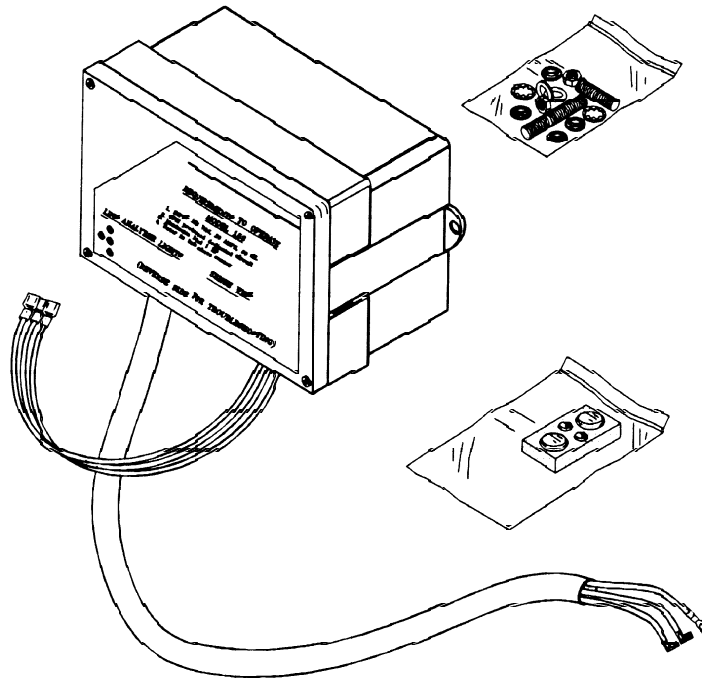

BATHS

TIMER ASSEMBLY

ITEM	P/N	DESCRIPTION	QTY
1	2514000	Timer, 30 Minute	1
1	9775000	Timer, 30 Minute, Asteria	1
* 2	5130000	Screw, Thread Cutting, #6-32 x 1.00"L.	2
3	4008832	Washer, 3/8" Flat Type B	1
* 4	5131000	Nut, Stamped, 3/8"-24	1
5	4211000	Faceplate, Timer, Chrome	1
5	4212000	Faceplate, Timer, Gold	1
6	2515000	Knob, Timer	1

* Not available as single parts

BATHS

MAGIC TOUCH® CONVERSION/REPAIR KIT ASSEMBLIES

A334000 ELECTRONIC REPAIR SWITCH KIT (ORDER BY ASSEMBLY NUMBER)

9210000 MAGIC TOUCH/AIR SWITCH CONVERSION KIT (ORDER BY ASSEMBLY NUMBER)

BATHS

ELECTRONIC MAGIC TOUCH[®] ON/OFF SWITCH

NOTE: No longer used-discontinued 7/86.

ITEM	P/N	DESCRIPTION	QTY
1	5865827	Magic Touch Trim Assembly, Chrome	1
1	5865828	Magic Touch Trim Assembly, Gold	1
1	5865829	Magic Touch Trim Assembly, Bright Brass	1
2	5421000	Spring, Compression	1
3	5409000	Adhesive, Switch Pad	1
4	5418000	Screw, Mach., PHP, #8-32 x 1.00"L.	1
5	5408000	Bracket, ON/OFF Switch	1
6	2202000	Washer, Conical Sealing	1
7	5414000	Terminal, Male Tab	1
8	5269832	Nut, Locking Hd Kep Type #8-32	1

BATHS

LAMP/TRANSFORMER/ACTUATOR ASSEMBLY

*LAMP PACKAGE P/N 7701XXX (COLOR SELECT)

ITEM	P/N	DESCRIPTION	QTY
1	7735827	Cap Switch, Blank W/Hole, Chrome	1
1	7735829	Cap Switch, Blank W/Hole, Bright Brass	1
2	6829000	Adhesive, Actuator Cap	1
3	6828000	Actuator, Switch Assembly	1
4	7031000	Bleeder Tee	1
5	6611000	Lamp, 12 Volt	1
** 6	6567000	Filters, Light	1
7	8018000	Housing Assembly, Lens	1
N.S.	8020000	Transformer, Light, 13 Ft.	1