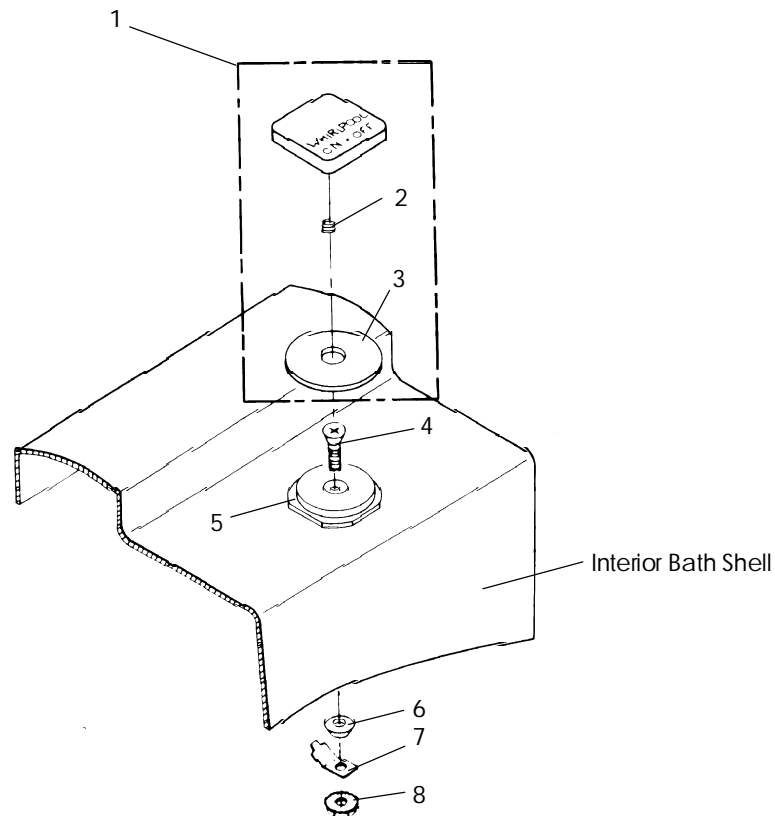

BATHS

TIMER ASSEMBLY

ITEM	P/N	DESCRIPTION	QTY
1	2514000	Timer, 30 Minute	1
1	9775000	Timer, 30 Minute, Asteria	1
* 2	5130000	Screw, Thread Cutting, #6-32 x 1.00"L.	2
3	4008832	Washer, 3/8" Flat Type B	1
* 4	5131000	Nut, Stamped, 3/8"-24	1
5	4211000	Faceplate, Timer, Chrome	1
5	4212000	Faceplate, Timer, Gold	1
6	2515000	Knob, Timer	1

* Not available as single parts

BATHS

MAGIC TOUCH® CONVERSION/REPAIR KIT ASSEMBLIES

A334000 ELECTRONIC REPAIR SWITCH KIT (ORDER BY ASSEMBLY NUMBER)

9210000 MAGIC TOUCH/AIR SWITCH CONVERSION KIT (ORDER BY ASSEMBLY NUMBER)

BATHS

ELECTRONIC MAGIC TOUCH[®] ON/OFF SWITCH

NOTE: No longer used-discontinued 7/86.

ITEM	P/N	DESCRIPTION	QTY
1	5865827	Magic Touch Trim Assembly, Chrome	1
1	5865828	Magic Touch Trim Assembly, Gold	1
1	5865829	Magic Touch Trim Assembly, Bright Brass	1
2	5421000	Spring, Compression	1
3	5409000	Adhesive, Switch Pad	1
4	5418000	Screw, Mach., PHP, #8-32 x 1.00"L.	1
5	5408000	Bracket, ON/OFF Switch	1
6	2202000	Washer, Conical Sealing	1
7	5414000	Terminal, Male Tab	1
8	5269832	Nut, Locking Hd Kep Type #8-32	1

When Item 1 is ordered, Items 2 and 3 are included.

BATHS

ELECTRONIC CONTROL SYSTEM

NOTE: Introduced 2/98

ITEM	P/N	DESCRIPTION	QTY
1	M464000	Control Box, Bath	1
2	M908000	Light Assy, Bath	1
3	M463000	Sensor/Harness, Temp/Water Level	1
4	M825000	Cord, Bath Control Panel	1
5	M465829	Control Panel, Bath	1
6	M466000	Sensor Fitting, Water Level	1
7	M474000	Valve/Bracket Assembly, Air	1
8	N917000	Wire Harness, Air Valve Motor	1
N.S.	6611000	Lamp, 12V Spa Light	1
N.S.	6567000	Filters, Light	1