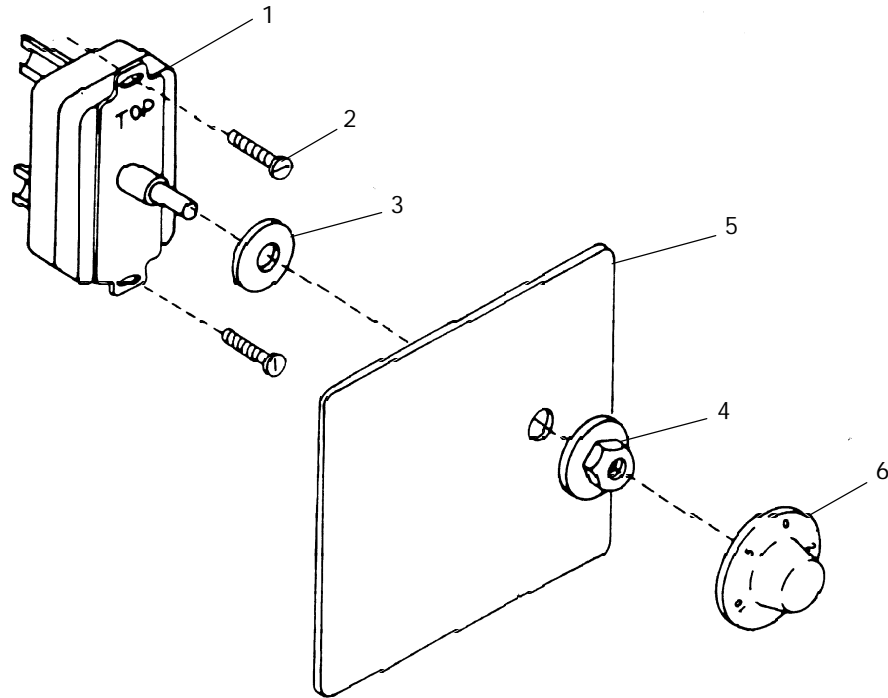

BATHS

TIMER ASSEMBLY

ITEM	P/N	DESCRIPTION	QTY
1	2514000	Timer, 30 Minute	1
1	9775000	Timer, 30 Minute, Asteria	1
* 2	5130000	Screw, Thread Cutting, #6-32 x 1.00"L.	2
3	4008832	Washer, 3/8" Flat Type B	1
* 4	5131000	Nut, Stamped, 3/8"-24	1
5	4211000	Faceplate, Timer, Chrome	1
5	4212000	Faceplate, Timer, Gold	1
6	2515000	Knob, Timer	1

* Not available as single parts

BATHS

MAGIC TOUCH® CONVERSION/REPAIR KIT ASSEMBLIES

A334000 ELECTRONIC REPAIR SWITCH KIT (ORDER BY ASSEMBLY NUMBER)

9210000 MAGIC TOUCH/AIR SWITCH CONVERSION KIT (ORDER BY ASSEMBLY NUMBER)

BATHS

ELECTRONIC MAGIC TOUCH[®] ON/OFF SWITCH

NOTE: No longer used-discontinued 7/86.

ITEM	P/N	DESCRIPTION	QTY
1	5865827	Magic Touch Trim Assembly, Chrome	1
1	5865828	Magic Touch Trim Assembly, Gold	1
1	5865829	Magic Touch Trim Assembly, Bright Brass	1
2	5421000	Spring, Compression	1
3	5409000	Adhesive, Switch Pad	1
4	5418000	Screw, Mach., PHP, #8-32 x 1.00"L.	1
5	5408000	Bracket, ON/OFF Switch	1
6	2202000	Washer, Conical Sealing	1
7	5414000	Terminal, Male Tab	1
8	5269832	Nut, Locking Hd Kep Type #8-32	1