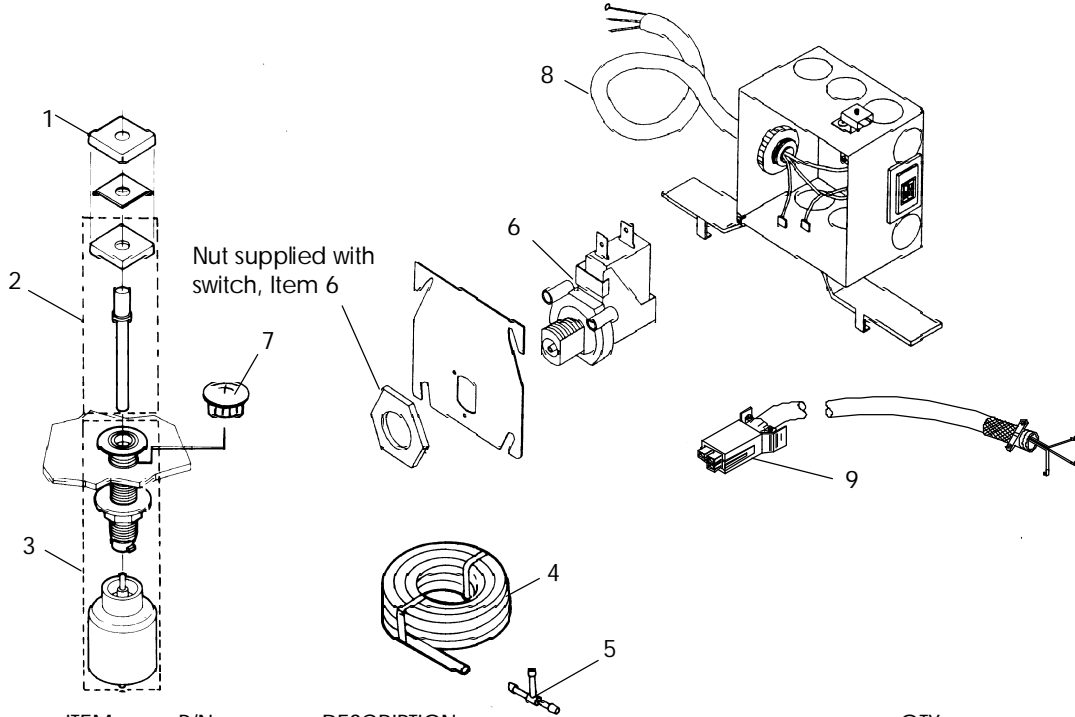

When Item 1 is ordered, Items 2 and 3 are included.

BATHS

ELECTRONIC CONTROL SYSTEM

NOTE: Introduced 2/98

ITEM	P/N	DESCRIPTION	QTY
1	M464000	Control Box, Bath	1
2	M908000	Light Assy, Bath	1
3	M463000	Sensor/Harness, Temp/Water Level	1
4	M825000	Cord, Bath Control Panel	1
5	M465829	Control Panel, Bath	1
6	M466000	Sensor Fitting, Water Level	1
7	M474000	Valve/Bracket Assembly, Air	1
8	N917000	Wire Harness, Air Valve Motor	1
N.S.	6611000	Lamp, 12V Spa Light	1
N.S.	6567000	Filters, Light	1

BATHS

AIR SWITCH/ACTUATOR/AIR SWITCH BUTTON PLUG

ITEM	P/N	DESCRIPTION	QTY
1	7202827	Trim Assembly, ON/OFF, Chrome	1
1	7202828	Trim Assembly, ON/OFF, Gold	1
1	7202829	Trim Assembly, ON/OFF, Bright Brass	1
2	8140904	Packet, Bezel and Stem, Tan	1
2	8140914	Packet, Bezel and Stem, Almond	1
2	8140917	Packet, Bezel and Stem, Black	1
2	8140922	Packet, Bezel and Stem, Cinnabar	1
2	8140924	Packet, Bezel and Stem, Blue	1
2	8140940	Packet, Bezel and Stem, White	1
2	8140945	Packet, Bezel and Stem, Silver	1
2	8140949	Packet, Bezel and Stem, Rose	1
2	8140951	Packet, Bezel and Stem, Shell	1
2	8140952	Packet, Bezel and Stem, Raspberry	1
2	8140962	Packet, Bezel and Stem, Dusty Orchid	1
3	6828000	Actuator, Switch Assembly	1
4	6627000	Tubing, .19 O.D. x .093 I.D. x 96.00"L.	1
5	7031000	Tee, Bleeder	1
6	7396000	Switch, SPDT 21 Amp	1
7	8517914	Plug, Almond	1
7	8517917	Plug, Black	1
7	8517940	Plug, White	1
7	8517945	Plug, Silver	1
7	8517949	Plug, Rose	1
7	8517951	Plug, Shell	1
7	8517953	Plug, Gray	1
7	8517962	Plug Dusty Orchid	1
8	8292000	Cord Assy, 14-3 x 50.00", Snap-In	1
9	8310000	Cord Assy, Motor, Snap-In	1
N.S.	6003000	Screw, #4-20 x .25	2
N.S.	6824000	Switch, SPDT 21 Amp	1
N.S.	9210000	Magic Touch/Air Switch Conversion Kit	1