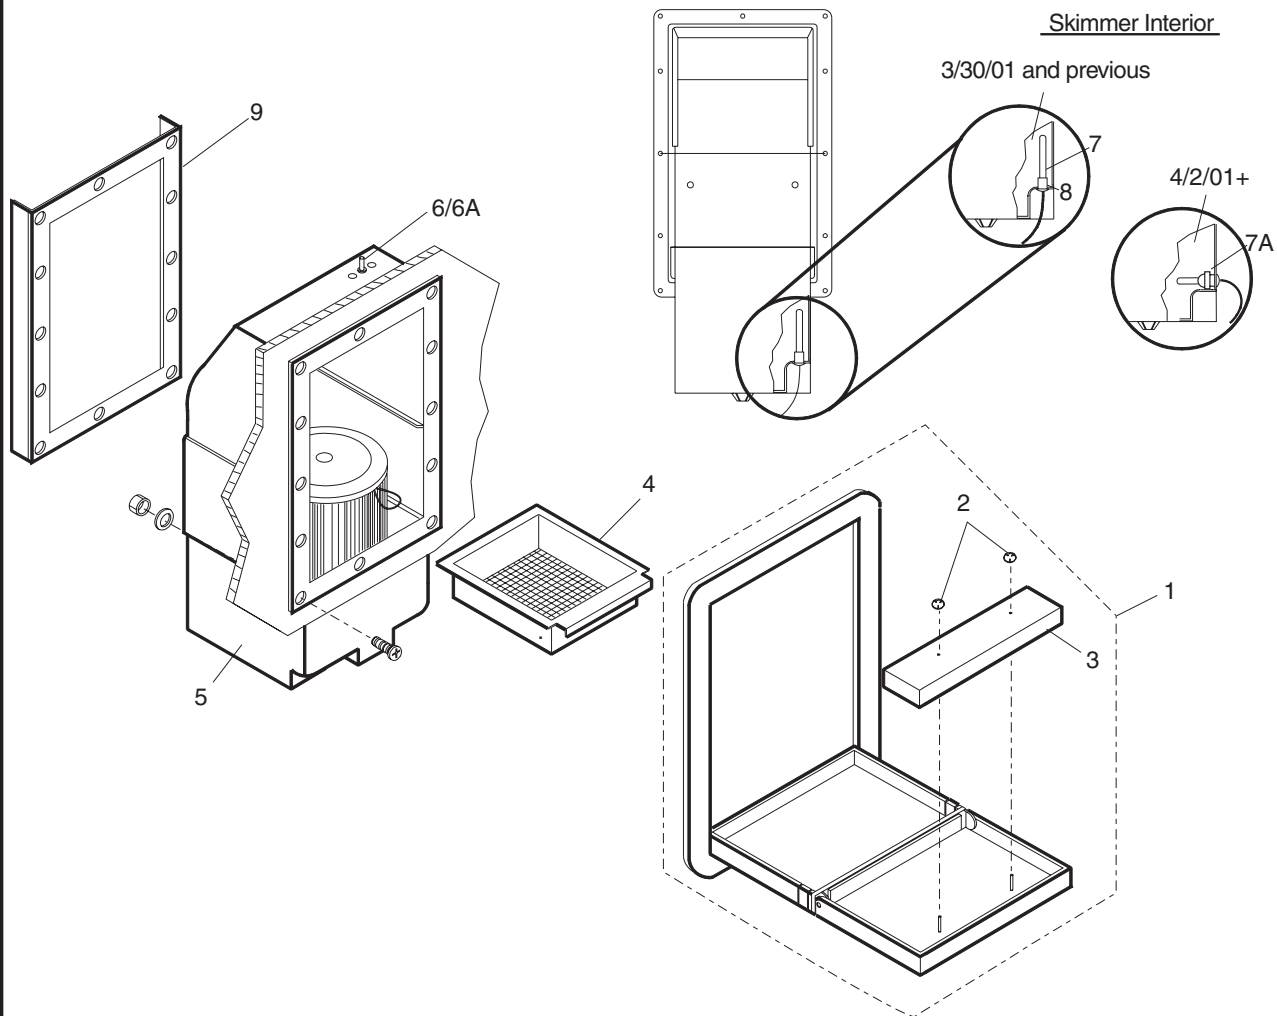

Skimmers

2001 and Previous Skimmer

Item	Description	JP #	JWB #
1	Frame: Skimmer Front Load	2000-045	6639945
2	Ring: Push-on	2570-010	6666000
3	Weir Float: Front Load	2540-374	6665000
4	Basket: Skimmer Front Load	2540-375	6636000
5	Body: Skimmer Front Load	2540-385	9912000
6	Seal: Valve 1"	2000-201	6171000
6A	Drain Fitting: Alexa	2540-390	3058000
7	Sleeve: Temp Sensor (3/30/01 and Previous)	2000-200	5659000
7A	Connector: Liquid Tight 1/2" (After 4/2/01)	6560-410	N/A
8	Grommet: Sealing Sensor (3/31/01 and Previous)	2540-400	5660000
9	Plate: Backing Skimmer	2000-040	G894000